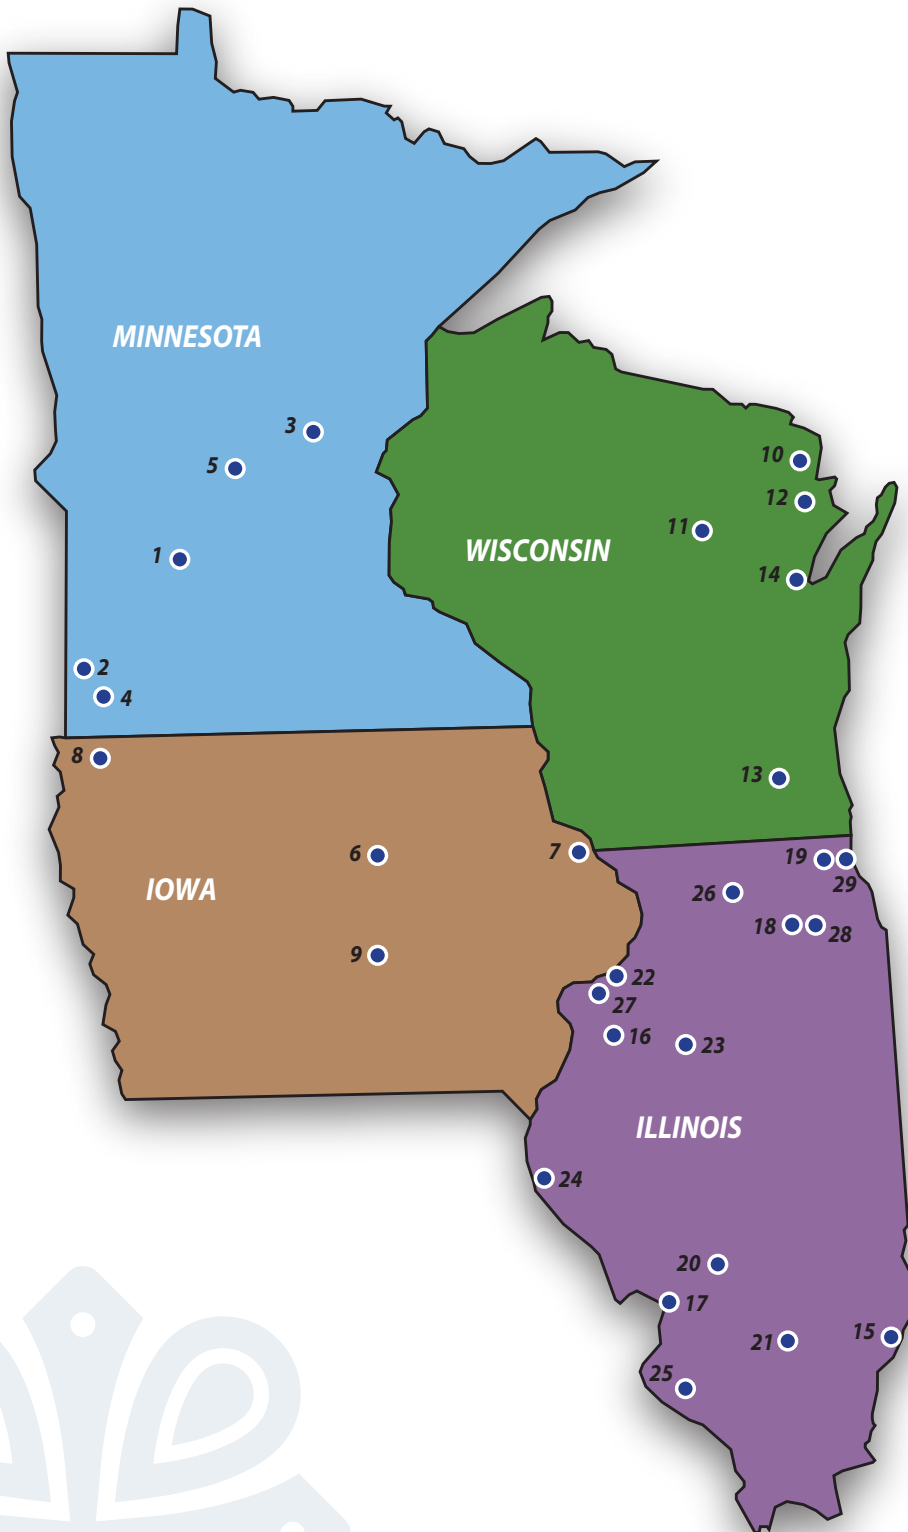

RIVERS AND LAKES PRESBYTERY  
EVANGELICAL PRESBYTERIAN CHURCHES

**MINNESOTA**

- 1 Blomkest – Roseland Reformed Church
- 2 Edgerton – First Reformed Church
- 3 Mora – First Presbyterian Church
- 4 Reading – Bethel Presbyterian Church
- 5 Sartell – Riverside Evangelical Church

**IOWA**

- 6 Aplington – Aplington Evangelical Presbyterian Church
- 7 Dubuque – Grace Point
- 8 Little Rock – First Presbyterian Church
- 9 Montezuma – First Presbyterian Evangelical Church

**WISCONSIN**

- 10 Amberg – United Presbyterian Church
- 11 Aniwa – Hogarty Community Church
- 12 Crivitz – Faith Presbyterian Church
- 13 Dousman – Highview Evangelical Presbyterian Church
- 14 Green Bay – Christ Alone Church

**ILLINOIS**

- 15 Allendale – Wabash Presbyterian Church at Orio
- 16 Alexis – Alexis United Presbyterian
- 17 Alton – Zion Presbyterian Church
- 18 Aurora – First Presbyterian Church
- 19 Grayslake – Hope Evangelical Presbyterian Church
- 20 Hillsboro – First Presbyterian Church
- 21 Kell – Romine Prairie Presbyterian Church
- 22 Moline – First United Presbyterian Church
- 23 Princeville – Princeville Presbyterian Church
- 24 Quincy – Faith Presbyterian Church
- 25 Sparta – Trinity Presbyterian Church
- 26 Stillman Valley – Kishwaukee Community Presbyterian Church
- 27 Taylor Ridge – Edgington Evangelical Presbyterian Church
- 28 Warrenville – Immanuel Presbyterian Church
- 29 Waukegan – First Presbyterian Church